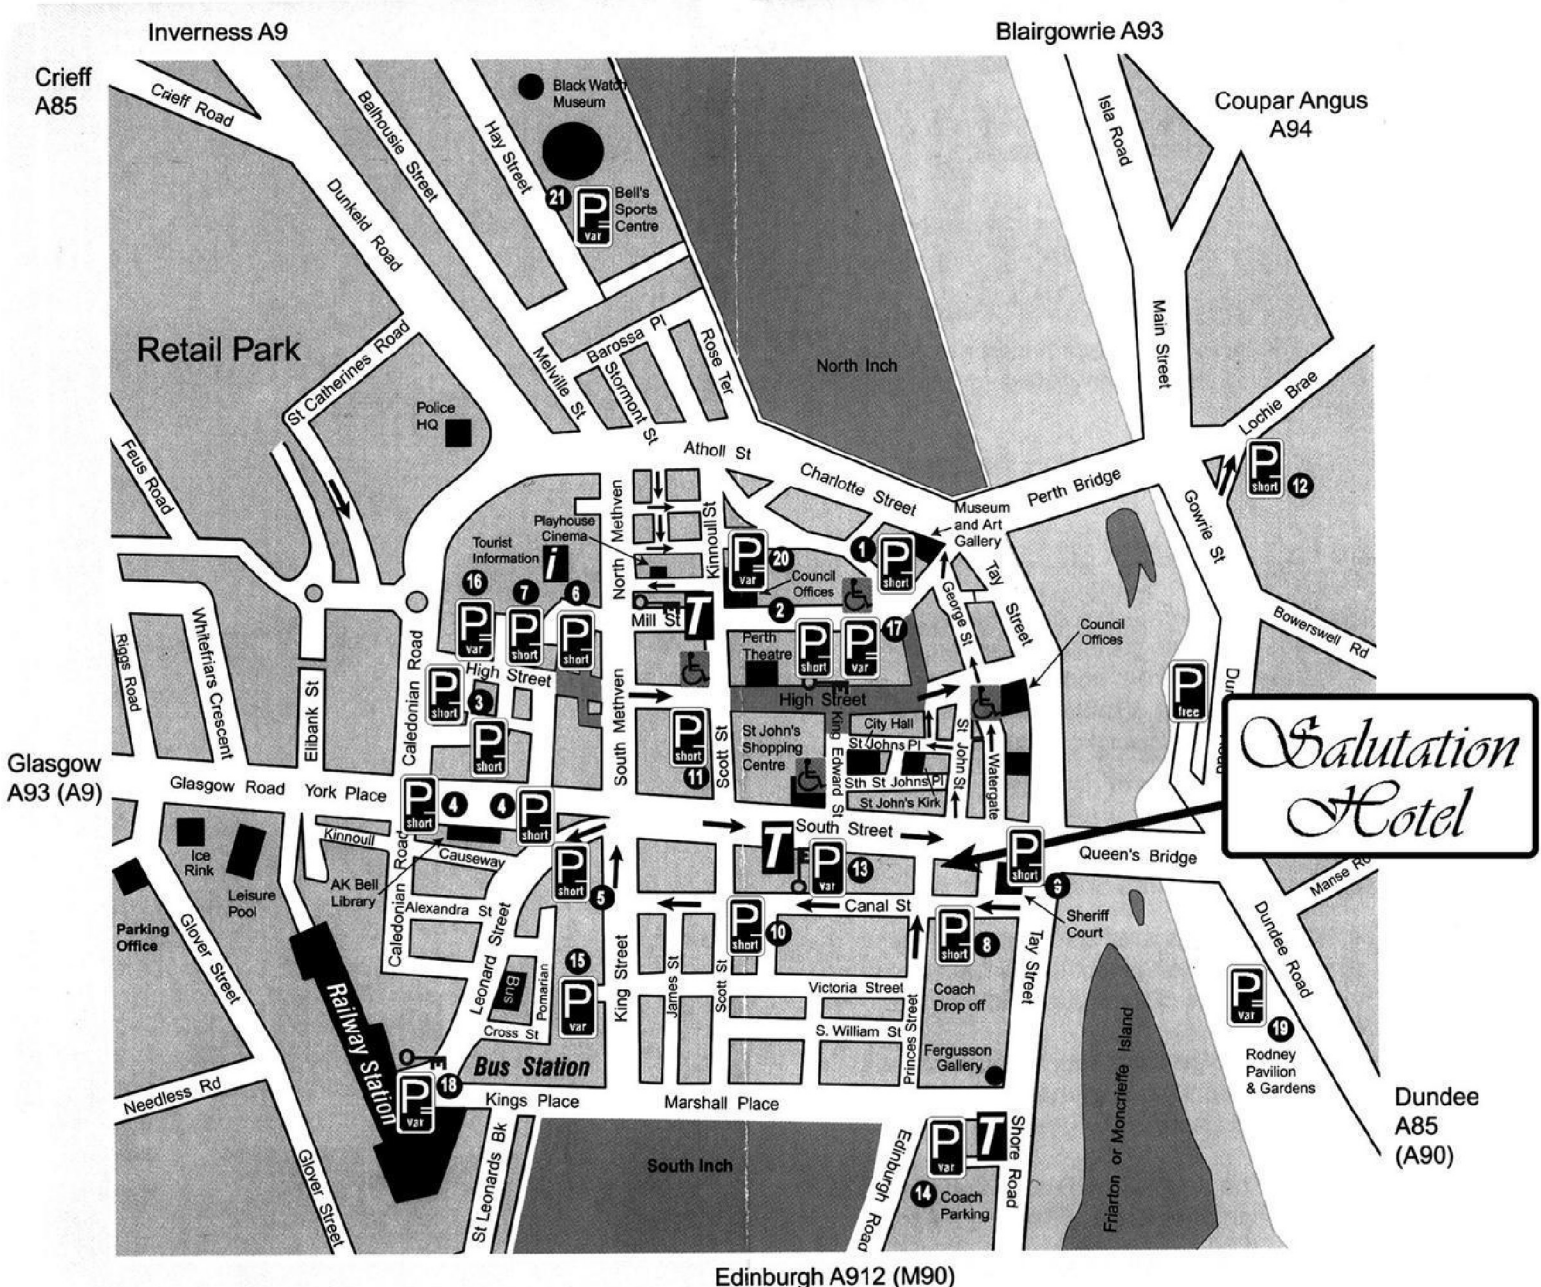

FROM GLASGOW

From Broxden roundabout on outskirts of Perth, take second left. Follow signs for City Centre. Straight on at next roundabout. Dewars Ice Rink on RHS. Straight ahead at all traffic lights. Hotel at bottom of South Street on right hand side.

FROM ABERDEEN

Turn onto Perth Bridge (2nd bridge if coming from Dundee and 1st if coming via Scone) Turn left over bridge into Tay Street. Travel straight ahead through traffic lights, turn right at next set of traffic lights, travelling ahead to next set of traffic lights. Turn right and right at traffic lights. Hotel on right hand side.

FROM INVERNESS & NORTH

Straight on at Inveralmond roundabout – follow signs for City Centre. Straight over 3 roundabouts. At next junction (Police Station on RHS), turn left, travel straight ahead through traffic lights and continue past North Inch. At next set of traffic lights, take the right hand lane and second turning right into Tay Street. Travel straight ahead through traffic lights, turn right at next set of traffic lights, travelling ahead to next set of traffic lights. Turn right and right at traffic lights. Hotel on right hand side.